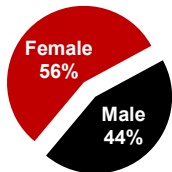

Demographic Profile

Gender

Prairie Country listeners have a slight female skew at 56% (index: 110).

Age

Almost half (48%) of Prairie Country listeners are in the adult 25-54 age demographic.

Household Income

Over a third (35%) of Prairie Country listeners are earning a household income of \$75,000 + per year!

Education

Almost half (49%) of Prairie Country listeners have attended or completed a post-secondary education.