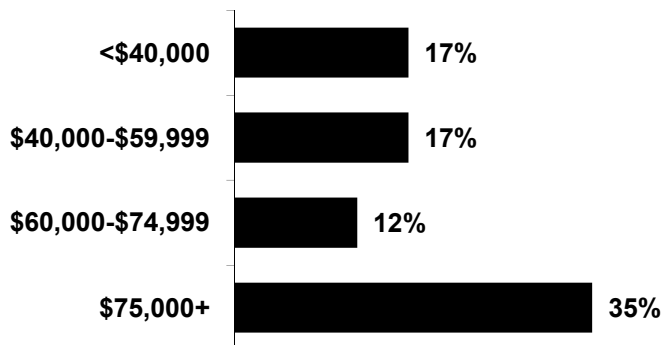

Household Income

Over a third (35%) of Prairie Country listeners are earning a household income of $75,000 + per year!